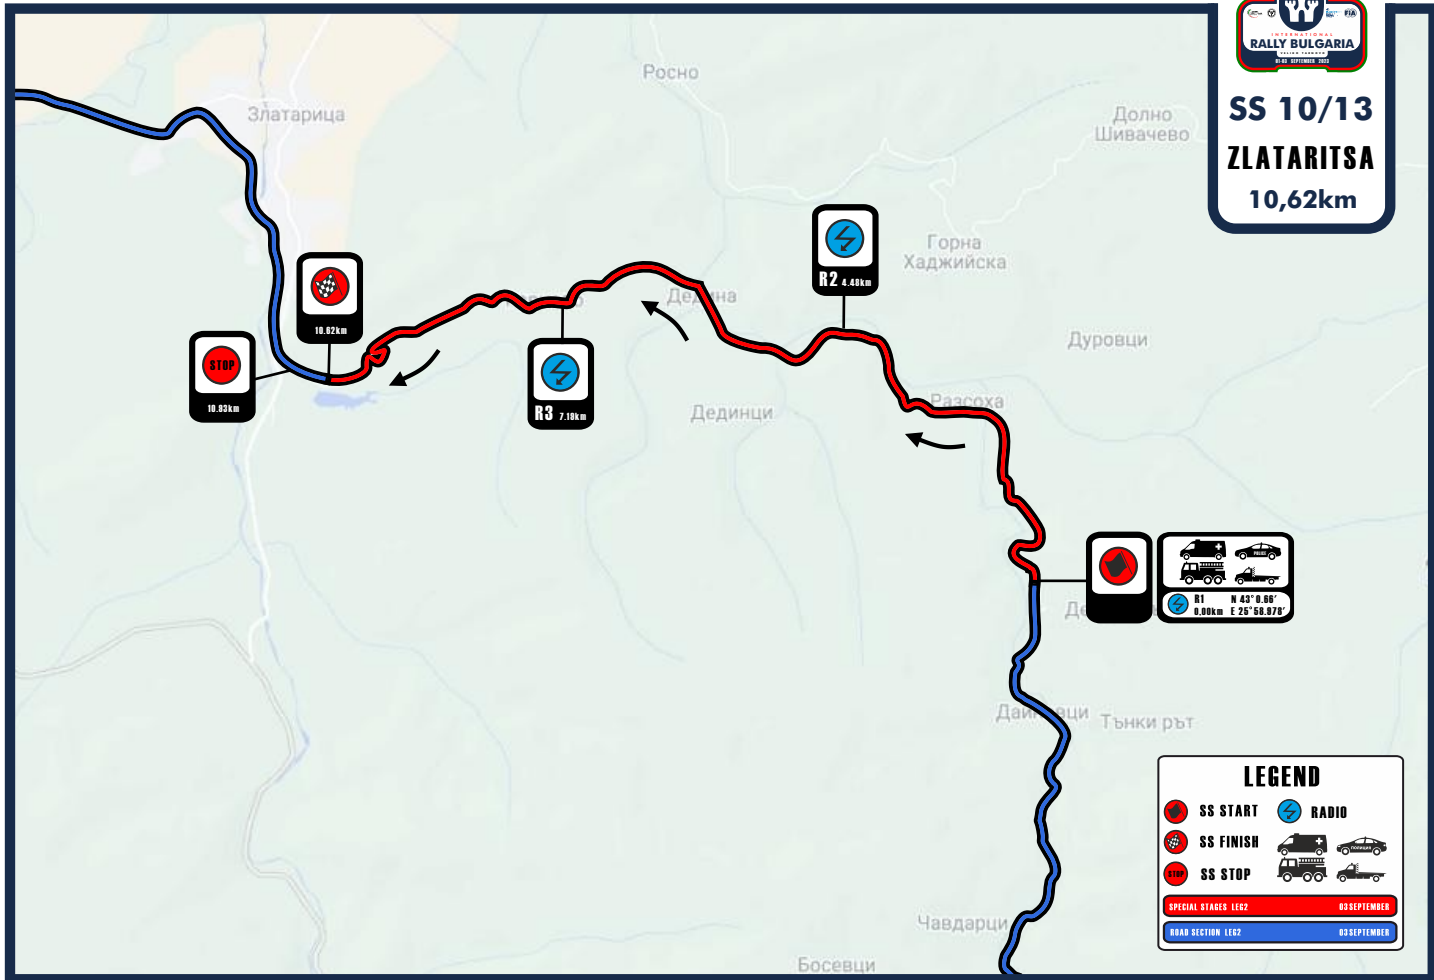

SS 10/13 ZLATARITSA 10,62km

LEGEND

- SS START
- RADIO
- SS FINISH
- SPECIAL STAGES LEG2
- SS STOP
- ROAD SECTION LEG2

03 SEPTEMBER
03 SEPTEMBER