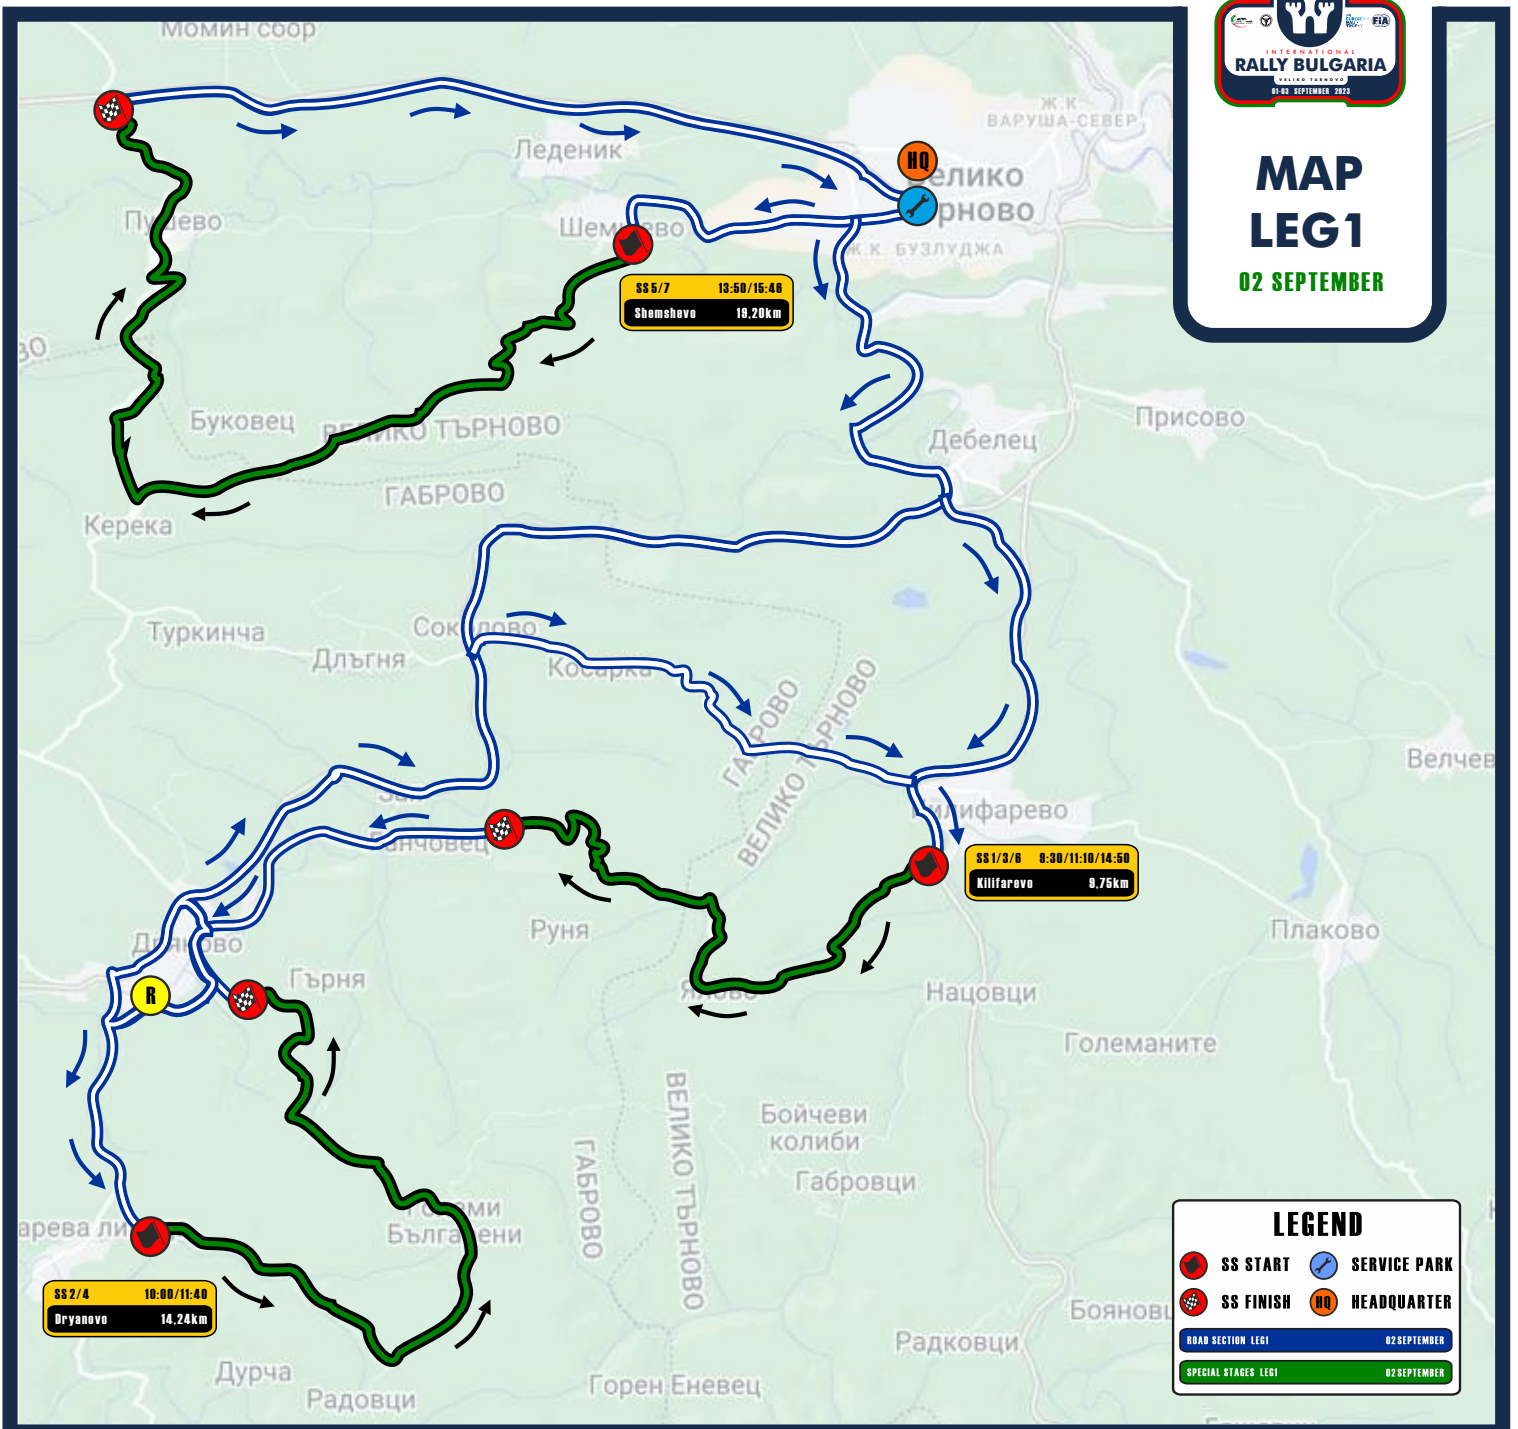

# MAP LEG 1

02 SEPTEMBER

### LEGEND

- SS START
- SERVICE PARK
- SS FINISH
- HEADQUARTER

ROAD SECTION LEG1 02 SEPTEMBER

SPECIAL STAGES LEG1 02 SEPTEMBER